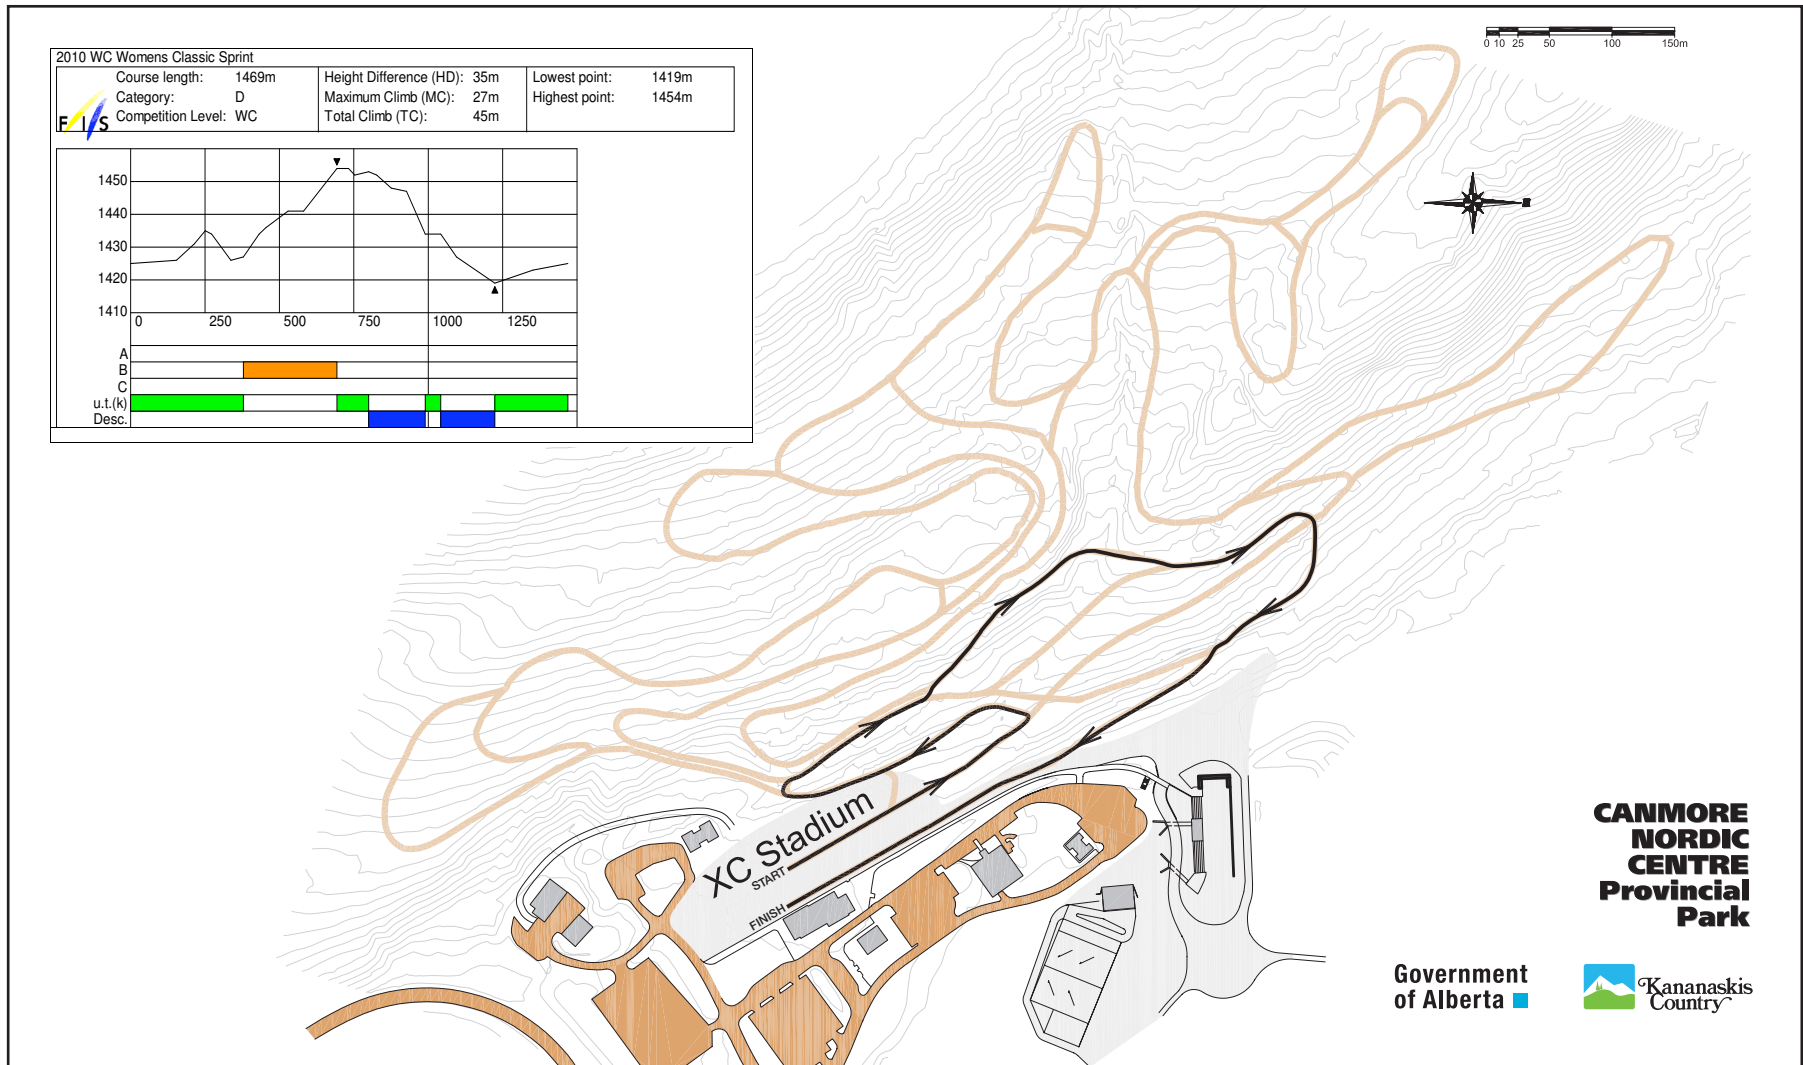

CANMORE NORDIC CENTRE CROSS COUNTRY COMPETITION TRAILS

Women's Sprint - 1.47 km

**CANMORE
NORDIC
CENTRE
Provincial
Park**

Government of Alberta